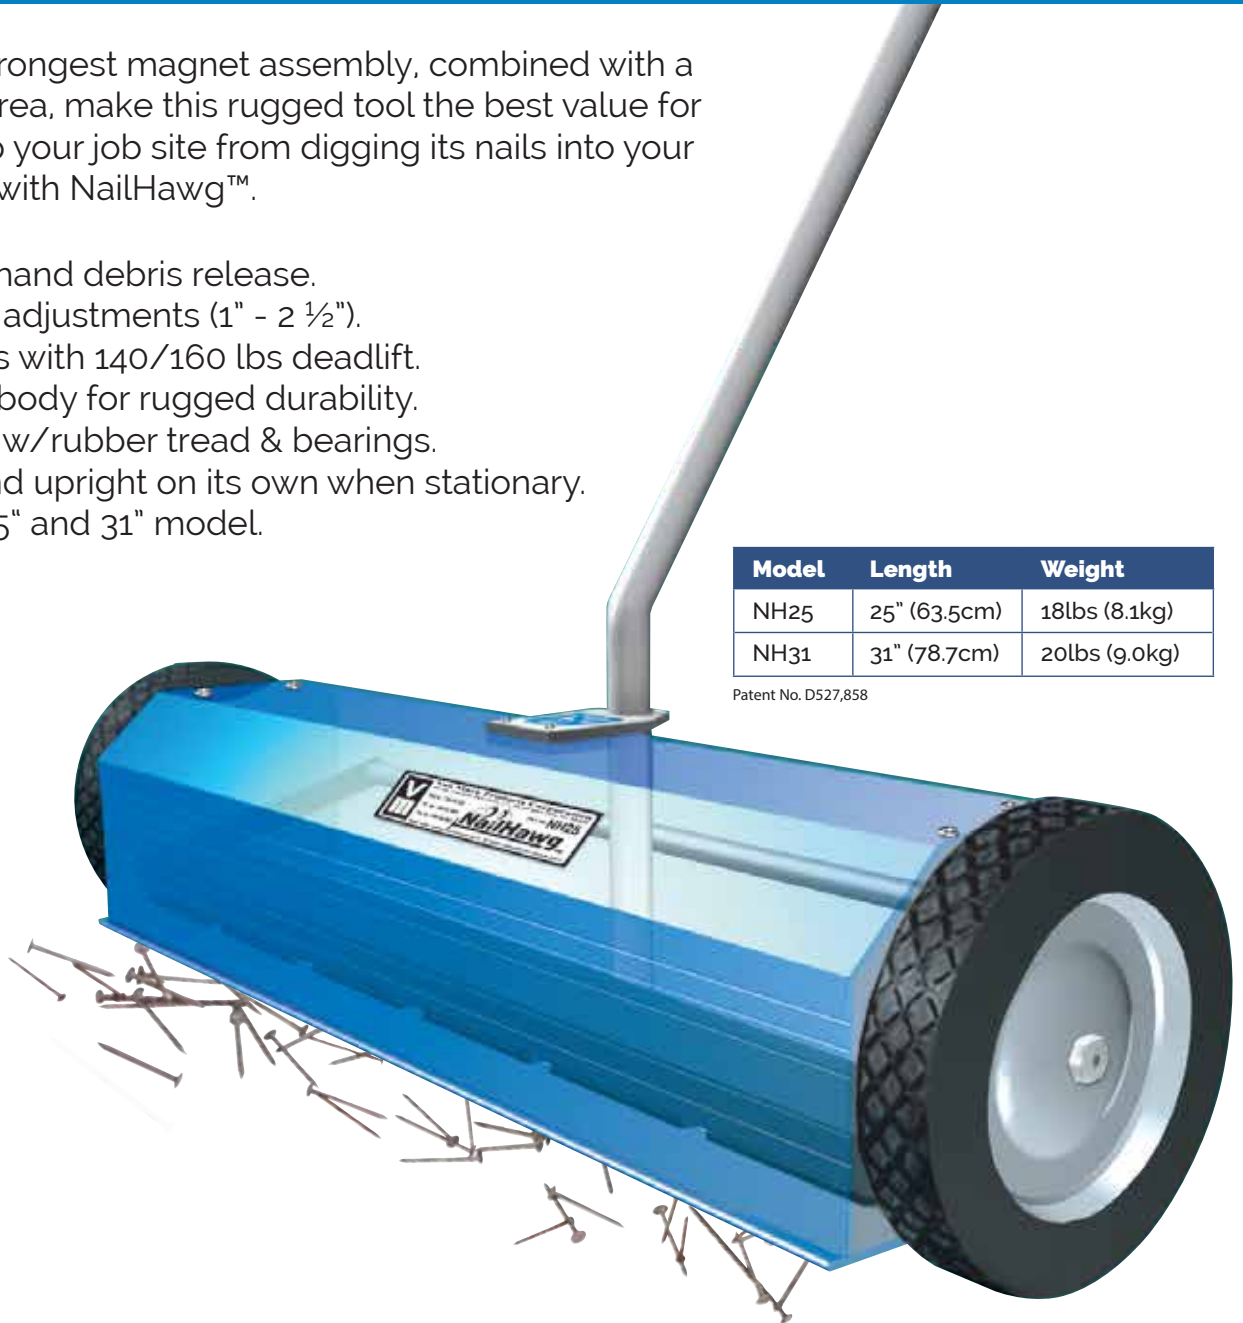

The Ultimate Jobsite Cleaning Tool

The industry's strongest magnet assembly, combined with a bigger pick-up area, make this rugged tool the best value for the money. Keep your job site from digging its nails into your cleanup routine with NailHawg™.

- Unique foot or hand debris release.
- Multiple height adjustments (1" - 2 ½").
- Strong magnets with 140/160 lbs deadlift.
- Fully anodized body for rugged durability.
- 7" steel wheels w/rubber tread & bearings.
- Sweep will stand upright on its own when stationary.
- Available in a 25" and 31" model.

Magnet picks up nails others miss

Toe-release nails onto debris tarp...

...or hand release nails into trash bin.

Model	Length	Weight
NH25	25" (63.5cm)	18lbs (8.1kg)
NH31	31" (78.7cm)	20lbs (9.0kg)

Patent No. D527,858