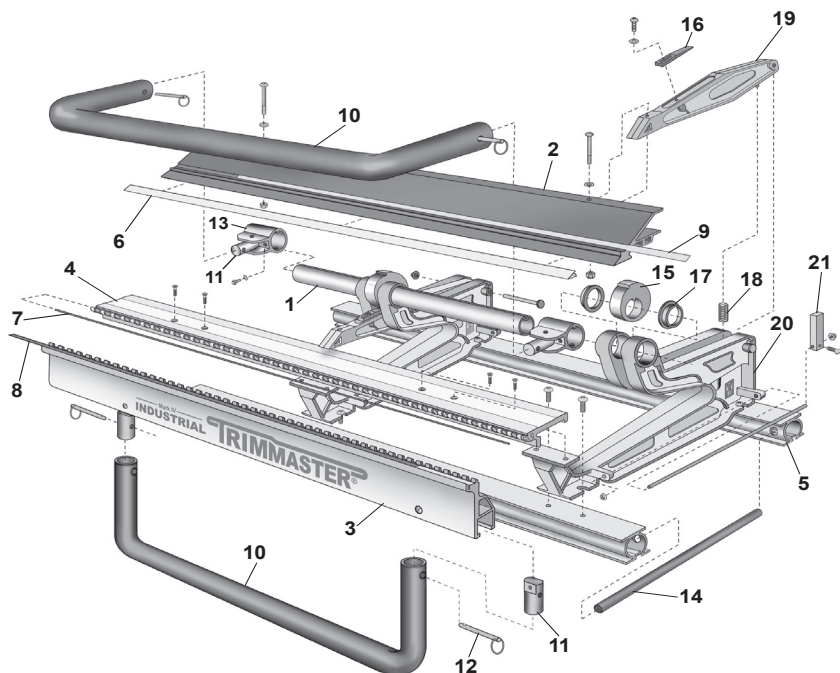

Call Toll-Free: 1-800 Van Mark Email: sales@van-mark.com

Save Time! Save Money!

All 3000 Series Parts Numbers are Complete "Ready to Use" Assemblies.

Ref	Description	Model IT863 P/N	Model IT1063 P/N	Model IT1263 P/N
1	Cam Tube	4403	4404	4405
2	F-Bar w/SS / Tape Rule	3689B	3690B	3691B
3	Front Hinge w/Blue Vinyl Strip	3695	3696	3697
4	Rear Hinge	4114	4115	4116
5	Base Rail	4124	4125	4126
6*	*Strip, Stainless Steel 60 Series	4543	4544	4545
6*	*Strip, Stainless Steel Power Lock™	4792	4793	4794
7	Pin, SS Hinge	4062	4063	4064

*Can ship via UPS in 2 pcs.

Parts For All Models

Ref	Part Name	P/N
8	Strips, Blue Vinyl Wear (2 ea)	3909
9	Rule, Tape	4765
10	Handle	4831
11	Handle Post	3906
12	Handle Faspins	3655
13	Lock Handle Bracket	4107
14	Carrying Handle	3943
15	Locking Cam	4801
16	Wedge Pads, UHMW	3905
17	Cam Tube Bearing	3901
18	Pivot Arm Spring	3902
19	Casting, Upper Pivot Arm	3904
20	Casting, Base "C" Clamp	3903
21	Material Stop Assembly (2 ea)	3965

P/N 3009, Xtreme Stand™	Ref	Description	P/N
Xtreme Shop Stand™ Patent No's 6,435,460 D437,864	29	Leg Plate	4844
	30	Leg Bracket	4845
	31	Leg Brace	4846
	32	Leg/Foot Bracket	4847
	33	Front Leg	4848
	34	Rear Leg	4849
	35	Platform Bracket	4851
	36	Platform	4852
	37	Faspin 5/16 x 2	2715

Call for IT1463 Parts

Tune-Up Kit
Part # 3910

Ref	Description
8	Strip, Blue Vinyl Wear (2 ea)
16	Wedge Pads UHMW
18	Pivot Arm Spring
	Screws & Fasteners Package, Misc.