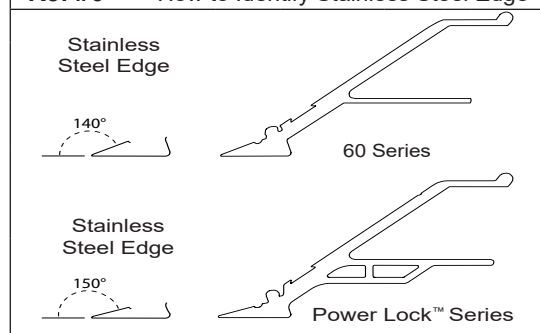

Ref #6 How to Identify Stainless Steel Edge

Optional Accessories

TrimCutter™ 3017	Wheel Kit 3004
Cuts wide range of materials on all Mark Series brakes	Fits All Van Mark Brakes Attaches to one end of Brake Base Rails

VAN MARK PRODUCTS CORPORATION

24145 Industrial Park Drive, Farmington Hills, MI 48335-2864 Michigan 1-248-478-1200
Call Free 1-800-VAN-MARK (1-800-826-6275) Fax Free! 1-888-VAN-MARK (1-888-826-6275)
Web Site: www.van-mark.com E-mail: sales@van-mark.com

Mark IV Industrial TrimMaster®

Orders must include model and serial no. in order to guarantee correct parts are shipped.